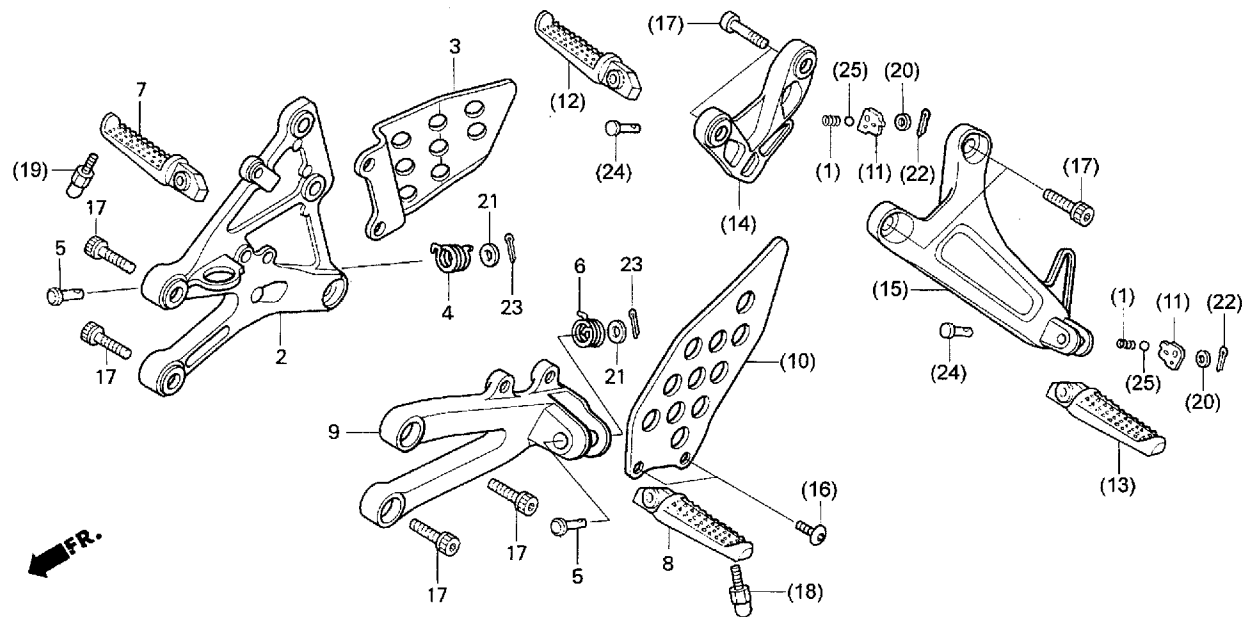

ブロック No.

F-19

ステップ

2003 CBR600RR
2004 CBR600RR
(ST/SS600クラス・レースベース車)

見出
番号

部品番号

部 品 名

希望小売
価格(円)

使用個数
'03 '04

備考

21	94102-08000	WASHER, PLAIN, 8MM	25	2	2	
(22)	—————	PIN, SPLIT, 1.6X12	—————	—	—	
23	94201-20150	PIN, SPLIT, 2.0X15	25	2	2	
(24)	—————	PIN C, PILLION STEP	—————	—	—	
(25)	—————	BALL, STEEL, #8 (1/4)	—————	—	—