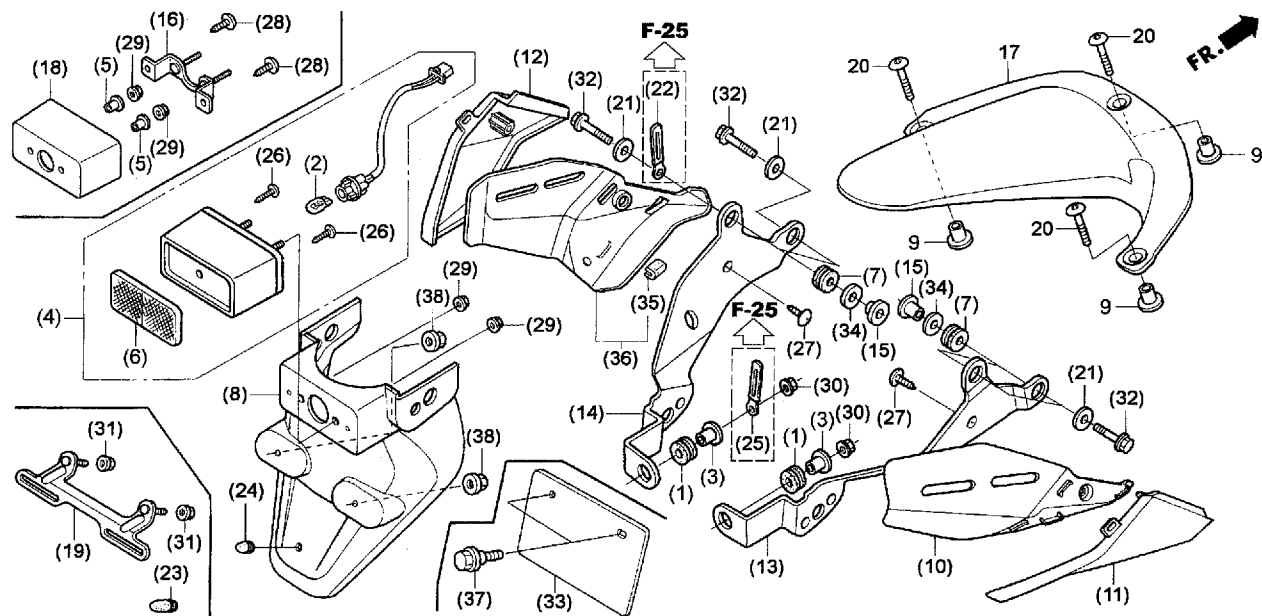

ブロック No.

F-23

リヤーフエンダー

2003 CBR600RR
2004 CBR600RR
(ST/SS600クラス・レースベース車)

見出
番号

部品番号

部品名

希望小売
価格(円)

使用個数
'03 '04

備考

(1)		GROMMET, AIR CLEANER CASE		-	-
(2)		BULB (12V 5W) (STANLEY).....		-	-
(3)		COLLAR, TAILLIGHT PACKING		-	-
(4)		LIGHT ASSY., LICENSE (12V5W).....		-	-
(5)		COLLAR, LICENSE LIGHT.....		-	-
(6)		REFLECTOR, REFLEX.....		-	-
(7)		RUBBER, TAILLIGHT		-	-
(8)		FENDER A, RR.		-	-
9	80103-MCJ-750	COLLAR, FENDER SETTING	135	3	3
(10)		GUARD, R. RR. HEAT		-	-
(11)		COVER, R. FENDER A STAY		-	-
(12)		COVER, L. FENDER A STAY		-	-
(13)		STAY, R. FENDER A.....		-	-
(14)		STAY, L. FENDER A		-	-
(15)		COLLAR, TAILLIGHT MOUNTING		-	-
(16)		STAY, LICENSE LIGHT BRACKET.....		-	-
17	80120-MEE-000	FENDER C, RR.	700	1	1
(18)		BRACKET, LICENSE LIGHT.....		-	-
(19)		BRACKET, NUMBER PLATE		-	-
20	90103-MBG-000	SCREW, PAN, 5X20	65	3	3