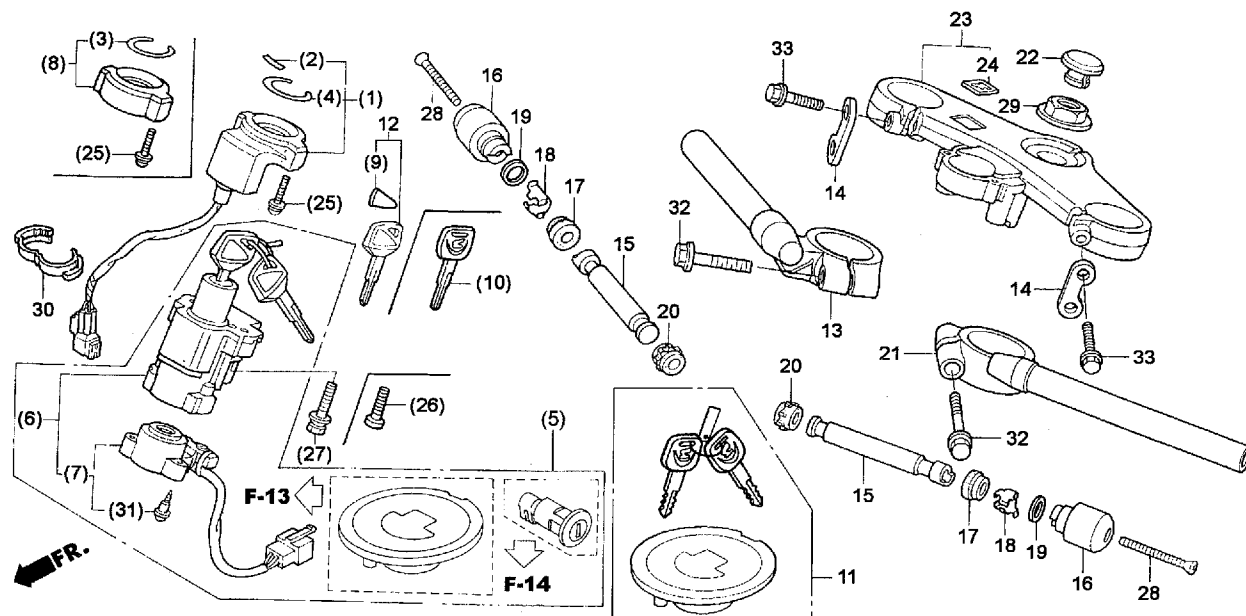

ブロック No.

F-4

ハンドルパイプ・トップブリッジ

2003 CBR600RR
2004 CBR600RR
(ST/SS600クラス・レースベース車)

見出
番号

部品番号

部品名

希望小売
価格(円)

使用個数
'03 '04

備考

(1)	RECEIVER UNIT SET	—	—	—
(2)	MARK, RECEIVER	—	—	—
(3)	SEAL, IGNITION SWITCH	—	—	—
(4)	SEAL, IGNITION SWITCH	—	—	—
(5)	KEY SET	—	—	—
(6)	SWITCH ASSY., COMBINATION & LOCK	—	—	—
(7)	BASE COMP., CONTACT	—	—	—
(8)	COVER, COMBINATION SWITCH	—	—	—
(9)	EMBLEM	—	—	—
(10)	KEY, BLANK (TYPE 1)	—	—	—
11	35010-MBW-Y00 KEY SET	非売	1	1
12	35121-MBW-601 KEY, BLANK	1,680	1	1
13	53100-MEE-020 PIPE COMP., R. STEERING HANDLE	8,400	1	1
14	53103-MW0-000 PLATE, HANDLE SETTING	100	2	2
15	53104-MEE-000 WEIGHT B, STEERING HANDLE	820	2	2
16	53105-KT8-010 WEIGHT, STEERING HANDLE	790	2	2
17	53107-MJ0-000 RUBBER B, HANDLE WEIGHT	115	2	2
18	53108-MAT-000 RING, HANDLE WEIGHT SNAP	210	2	2
19	53109-MEE-000 PLATE, HANDLE WEIGHT	150	2	2
20	53109-MM5-000 RUBBER B, HANDLE WEIGHT	140	2	2