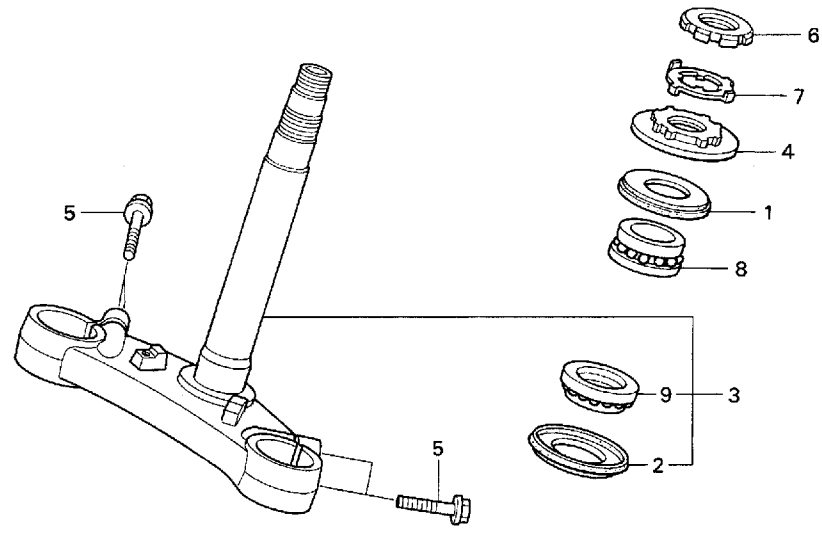

ブロック No.

F-5

ステアリングシステム

2003 CBR600RR
2004 CBR600RR
(ST/SS600クラス・レースベース車)

見出 番号	部品番号	部 品 名	希望小売 価格(円)	使用個数 '03 '04	備考
1	53214-KA4-701	DUST SEAL, STEERING HEAD (ARAI).....	250	1 1	
2	53214-371-010	DUST SEAL, STEERING HEAD.....	480	1 1	
3	53219-MEE-010	STEM SUB ASSY., STEERING.....	14,800	1 1	
4	53220-MCJ-D10	THREAD COMP., STEERING HEAD TOP.....	640	1 1	
5	90109-MR7-000	BOLT, FLANGE, 8X45.....	150	4 4	
6	90302-425-830	THREAD B, STEERING HEAD TOP.....	780	1 1	
7	90506-425-830	WASHER, LOCK.....	220	1 1	
8	91015-KT8-005	BEARING, HEAD PIPE UPPER (KOYO).....	1,300	1 1	
9	91016-KT8-005	BEARING, HEAD PIPE UPPER (KOYO).....	1,400	1 1