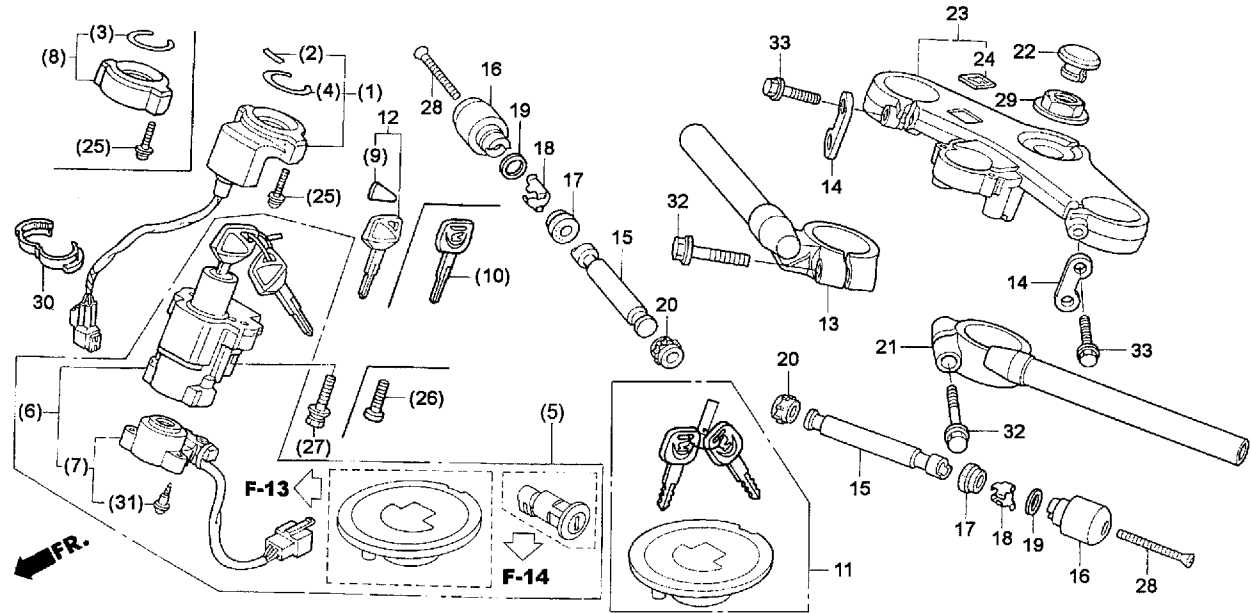

ブロック No.

F-4

ハンドルパイプ・トップブリッジ

2003 CBR600RR
2004 CBR600RR
(ST/SS600クラス・レースベース車)

見出 番号	部品番号	部品名	希望小売 価格(円)	使用個数 '03 '04	備考	
	21	53150-MEE-020	PIPE COMP., L. STEERING HANDLE	8,400	1 1	
	22	53232-MJ4-670	CAP, STEERING STEM NUT	400	1 1	
	23	53300-MEE-000	BRIDGE COMP., FORK TOP	9,150	1 1	
	24	86150-KPG-900	EMBLEM, WING MARK.....	140	1 -	
		86150-KPG-901	EMBLEM, PRODUCT.....	140	- 1	
	(25)		SCREW-WASHER, 5X22	-	- -	
	(26)		BOLT, SOCKET, 8MM.....	-	- -	
	(27)		BOLT, ONE-WAY, 8MM.....	-	- -	
	28	90191-MK4-000	SCREW, OVAL, 6X55.....	130	2 2	
	29	90304-MJ4-670	NUT, STEERING STEM.....	500	1 1	
	30	90683-KJ2-003	CLIP, WIRE HARNESS.....	160	1 1	
	(31)		SCREW, TAPPING, 3X16	-	- -	
	32	96300-08040-07	BOLT, FLANGE, 8X40	55	2 2	
	33	96400-08045-07	BOLT, FLANGE, 8X45	60	2 2