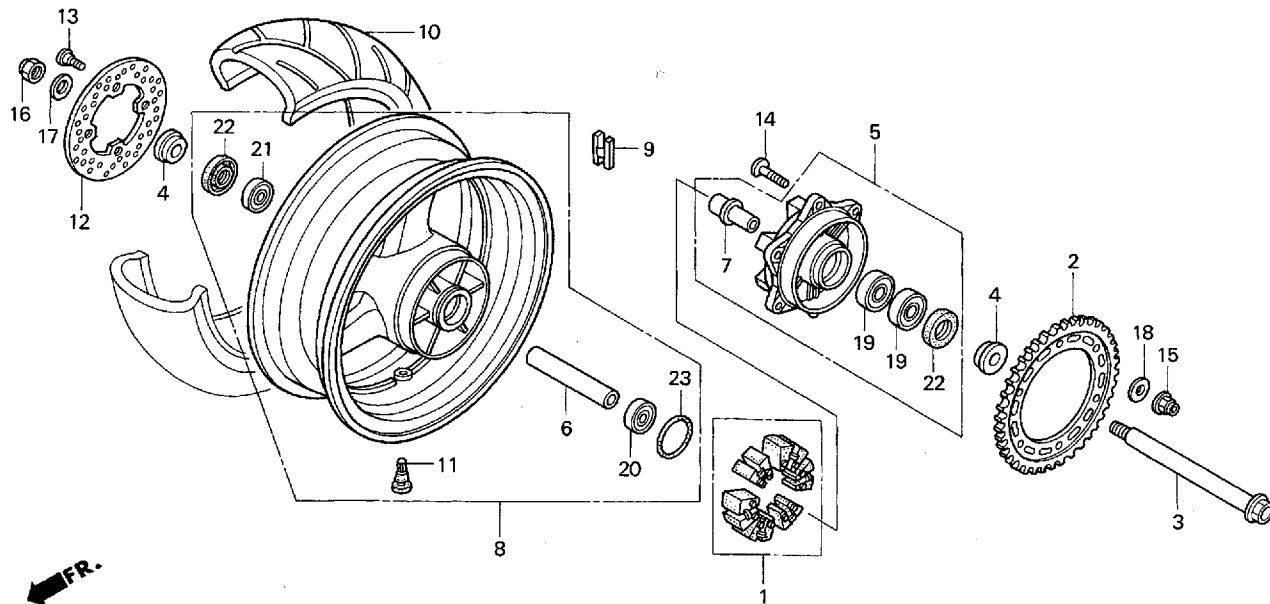

ブロック No.

F-12

リヤホイール

2003 CBR600RR
2004 CBR600RR
(ST/SS600クラス・レースベース車)

見出番号	部品番号	部品名	希望小売価格(円)	使用個数 '03 '04	備考
1	06410-MCF-000	DAMPER SET, WHEEL	2,050	1 1	
2	41201-MEE-000	SPROCKET, FINAL DRIVEN (42T)	4,500	1 1	
3	42301-MEE-000	AXLE, RR. WHEEL	3,650	1 1	
4	42311-MEE-000	COLLAR, RR. WHEEL SIDE	680	2 2	
5	42615-MEE-000	FLANGE SUB ASSY., RR. DRIVEN	8,000	1 1	
6	42620-MEE-000	COLLAR, RR. AXLE DISTANCE	970	1 1	
7	42625-MEE-000	COLLAR B, RR. WHEEL DISTANCE	1,160	1 1	
8	42650-MEE-R00	WHEEL SUB ASSY., RR.	非売	1 1	=42650-MEE-000 (48,800円)
9	42704-MB0-000	WEIGHT, BALANCE (10G)	460	N N	
	42705-MB0-000	WEIGHT, BALANCE (20G)	460	N N	
	42706-MB0-000	WEIGHT, BALANCE (30G)	460	N N	
10		TIRE, RR. (BRIDGESTONE) (180/55ZR17M/C 73W)		- -	
	42711-MBW-Y01	TIRE, RR. (DUNLOP) (180/55ZR17M/C 73W)	非売	1 -	
	42711-MEE-004	TIRE, RR. (DUNLOP) (180/55ZR17M/C 73W)	非売	- 1	
		TIRE, RR. (MICHELIN) (180/55ZR17M/C 73W)		- -	
11	42753-ML7-003	VALVE, RIM (BRIDGESTONE)	400	1 1	
	42753-ML7-004	VALVE, RIM (DUNLOP)	390	1 1	
	42753-MT4-005	VALVE, RIM (MICHELIN)	360	1 1	
12	43251-MEE-000	DISK, RR. BRAKE	10,900	1 1	
13	90105-MV9-003	BOLT, DISK, 8X24	195	4 4	
14	90121-MCF-D30	BOLT, 10X30	165	6 6