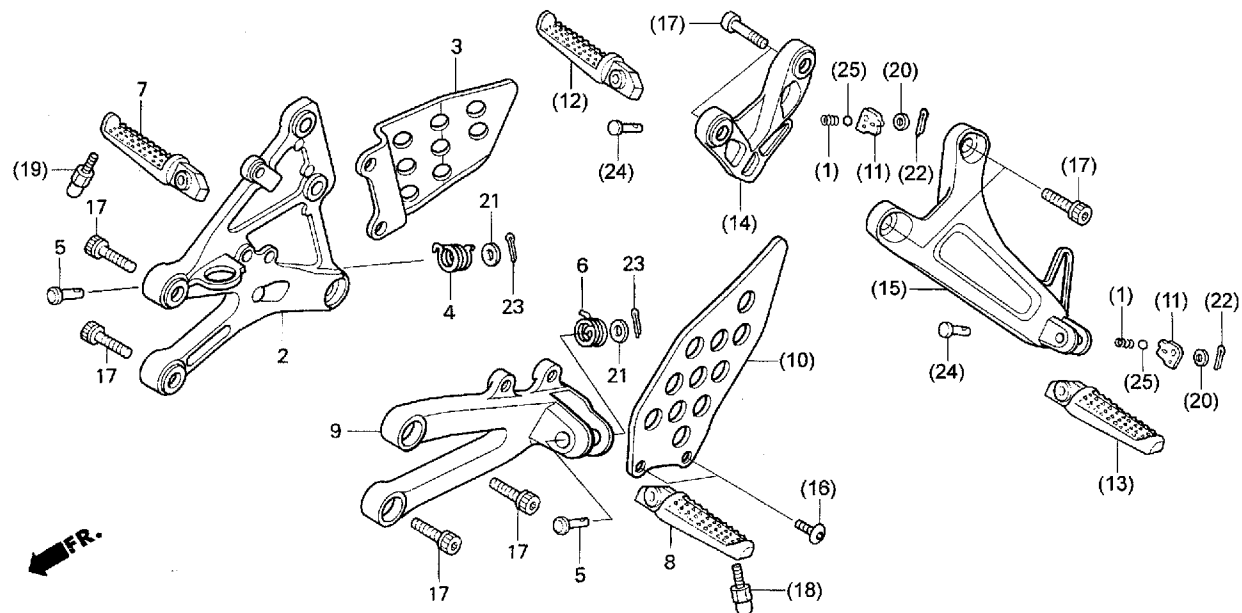

ブロック No.

F-19

ステップ

2003 CBR600RR
2004 CBR600RR
(ST/SS600クラス・レースベース車)

見出
番号

部品番号

部 品 名

希望小売 使用個数
価格(円) '03 '04

備考

(1)	SPRING, KICK STARTER STOPPER	---	-	-	
2	50600-MEE-000 HOLDER, R. MAIN STEP	3,720	1	1	
3	50607-MEE-000 GUARD, R. STEP	800	1	1	
4	50617-MCJ-750 SPRING, R. STEP RETURN	155	1	1	
5	50639-MLO-010 PIN, STEP BAR	185	2	2	
6	50644-MCJ-750 SPRING, L. STEP RETURN	155	1	1	
7	50660-MEE-000 ARM, R. MAIN STEP	3,150	1	1	
8	50665-MEE-000 ARM, L. MAIN STEP	3,150	1	1	
9	50700-MEE-000 HOLDER, L. MAIN STEP	2,950	1	1	
(10)	GUARD, L. STEP	---	-	-	
(11)	PLATE, PILLION STEP CLICK	---	-	-	
(12)	BAR, R. PILLION STEP	---	-	-	
(13)	BAR, L. PILLION STEP	---	-	-	
(14)	HOLDER, R. PILLION STEP	---	-	-	
(15)	HOLDER, L. PILLION STEP	---	-	-	
(16)	SCREW, PAN, 6X14	---	-	-	
17	90157-ME9-000 BOLT, SOCKET, 8X22	185	4	4	
(18)	BOLT, SPECIAL CAP, 6X10	---	-	-	
(19)	BOLT, HEX. CAP, 6X10	---	-	-	
(20)	WASHER, PLAIN, 6MM	---	-	-