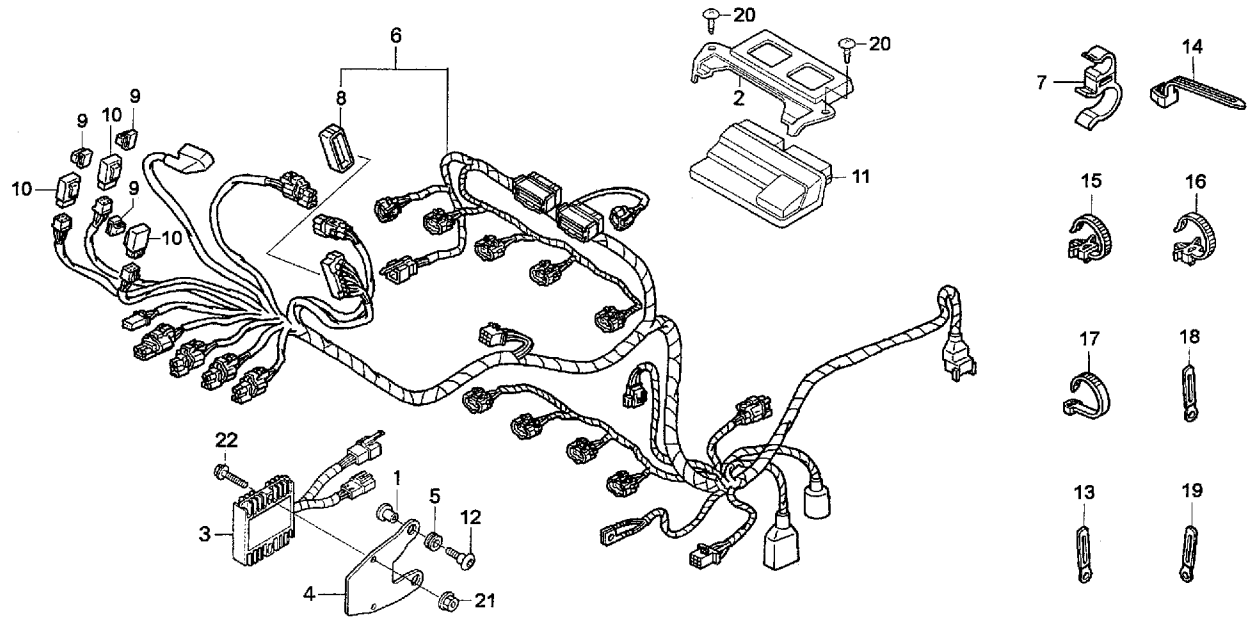

ブロック No.

F-25

ワイヤーハーネス

2003 CBR600RR
2004 CBR600RR
(ST/SS600クラス・レースベース車)

見出
番号

部品番号

部品名

希望小売
価格(円)

使用個数
'03 '04

備考

1	19052-MB4-880	COLLAR, CANISTER MOUNTING.....	195	2 2	
2	30405-MEE-000	COVER, PGM-FI UNIT.....	350	1 1	
3	31600-MEE-003	RECTIFIER ASSY., REGULATOR.....	9,500	1 1	
4	31605-MEE-000	STAY, REGULATE RECTIFIER.....	600	1 1	
5	31606-MEE-000	MOUNT RUBBER, REGULATOR RECTIFIER.....	110	2 2	
• 6	32100-NL3-750	HARNESS, WIRE.....	29,000	1 1	レーシングキット (MFJ-ST、FM)
7	32111-MEE-000	CLAMP, PIPE.....	170	1 1	
• 8	32152-NL3-750	CAP COMP., DATA LOGGER COUPLER.....	3,000	1 1	レーシングキット (MFJ-ST、FM)
9	38306-KK4-000	SUSPENSION, WINKER RELAY (MITSUBA).....	140	3 3	
10	38380-MN5-003	RELAY COMP. (20A).....	1,840	3 3	
• 11	38770-NL3-760	PGM-FI UNIT.....	29,000	1 1	レーシングキット (MFJ-ST、AMA)
12	90085-KFB-000	BOLT, SPECIAL, 6X22.....	110	2 2	
13	90601-KJ9-000	CLIP, 4X50.....	135	1 1	
14	90651-KV6-003	BAND, WIRE.....	135	1 1	
15	90672-SA0-003	STRAP, CABLE, 118MM.....	180	2 2	
16	90674-ZV1-003	BAND, CABLE.....	120	1 1	
17	90679-SG9-E01	BAND SUC HOSE.....	115	1 1	
18	91406-166-000	CLIP, WIRE.....	175	1 1	
19	91410-679-000	CLIP, 2X60.....	195	1 1	
20	93903-25320	SCREW, TAPPING, 5X16.....	25	2 2