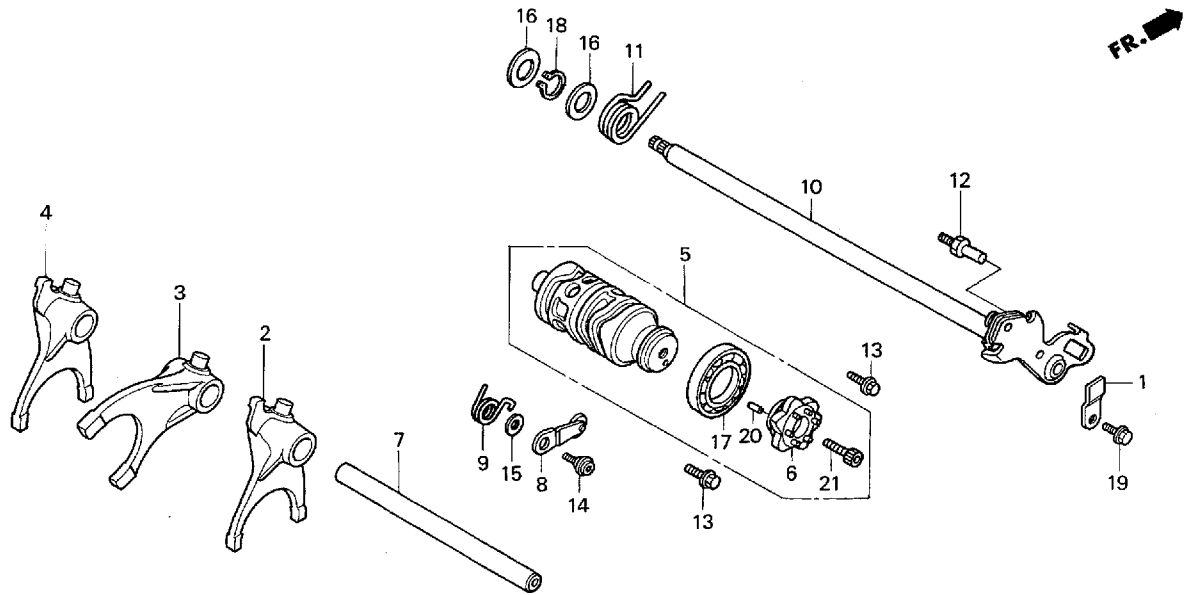

ブロック No.

E-16

ギヤシフトドラム

2003 CBR600RR
2004 CBR600RR
(ST/SS600クラス・レースベース車)

見出 番号	部品番号	部 品 名	希望小売 価格(円)	使用個数 '03 '04	備考
1	14623-MV1-000	PLATE, TENSIONER SETTING	185	1 1	
2	24211-MEE-000	FORK, R. GEARSHIFT	3,100	1 1	
3	24212-MEE-000	FORK, CENTER GEARSHIFT	3,100	1 1	
4	24213-MEE-000	FORK, L. GEARSHIFT	3,100	1 1	
5	24310-MEE-000	DRUM COMP., GEARSHIFT	7,650	1 1	
6	24315-MW0-791	CENTER COMP., SHIFT DRUM	1,580	1 1	
7	24321-MEE-000	SHAFT, GEARSHIFT FORK	690	1 1	
8	24430-MAS-E00	STOPPER COMP., GEARSHIFT DRUM	460	1 1	
9	24435-MAE-000	SPRING, SHIFT DRUM STOPPER	140	1 1	
10	24610-MEE-000	SPINDLE COMP., GEARSHIFT	3,570	1 1	
11	24651-MAE-000	SPRING, SHIFT RETURN	210	1 1	
12	24652-035-000	PIN, SHIFT RETURN SPRING	195	1 1	
13	90021-MM5-000	BOLT-WASHER, 6X12	160	2 2	
14	90022-MY5-600	PIVOT, SHIFT DRUM STOPPER ARM	310	1 1	
15	90417-360-000	WASHER, DRUM STOPPER	110	1 1	
16	90451-155-000	WASHER, 14MM	140	2 2	
17	91008-374-003	BEARING, BALL, 16005 (NTN)	700	1 1	
18	94510-14000	CIRCLIP, EXTERNAL, 14MM	30	1 1	
19	95701-06014-00	BOLT, FLANGE, 6X14	35	1 1	
20	96220-40080	ROLLER, 4X8	15	1 1	
21	96600-08020-10	BOLT, SOCKET, 8X20	50	1 1