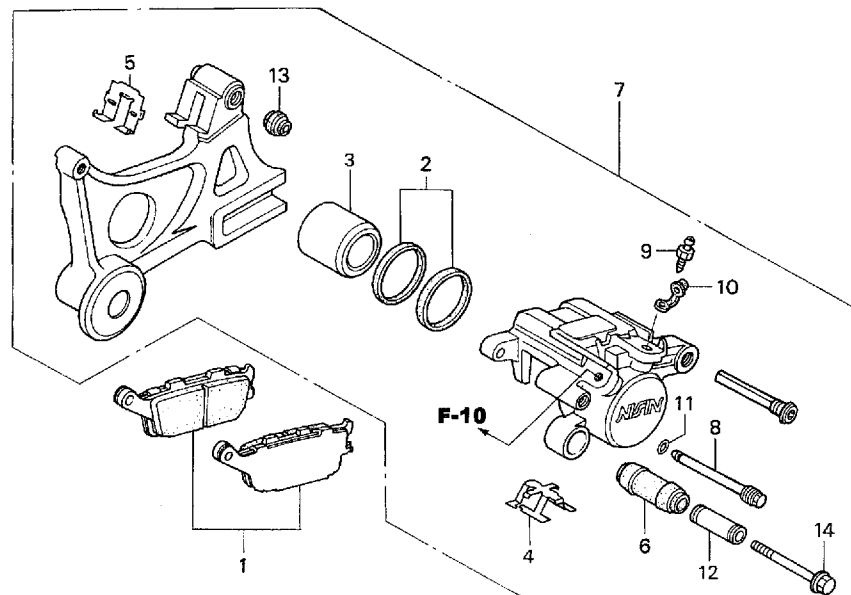

ブロック No.

F-11

リヤブレーキキャリパー

2003 CBR600RR
2004 CBR600RR
(ST/SS600クラス・レースベース車)

見出 番号	部品番号	部 品 名	希望小売 価格(円)	使用個数 '03 '04	備考
1	06435-MEE-006	PAD SET, RR.....	5,000	1 1	
2	06451-443-405	SEAL SET, PISTON.....	660	1 1	
3	43107-MCJ-006	PISTON.....	960	1 1	
4	43108-MBB-006	SPRING, PAD.....	280	1 1	
5	43112-MCF-006	RETAINER, RR. BRACKET.....	370	1 1	
6	43132-KFG-J21	BOOT, SLEEVE.....	330	1 1	
7	43150-MEE-006	CALIPER SUB ASSY., RR.....	14,500	1 1	
8	43215-KZ4-J41	PIN, HANGER.....	330	1 1	
9	43352-568-003	SCREW, BLEEDER (NISSIN).....	205	1 1	
10	43353-461-771	CAP, BLEEDER.....	160	1 1	
11	45111-MAJ-G41	RING, STOPPER.....	150	1 1	
12	45111-MA3-006	SLEEVE.....	410	1 1	
13	45133-MA3-006	BOOT B.....	195	1 1	
14	90180-MN8-006	BOLT, FLANGE, 8X49.....	175	1 1