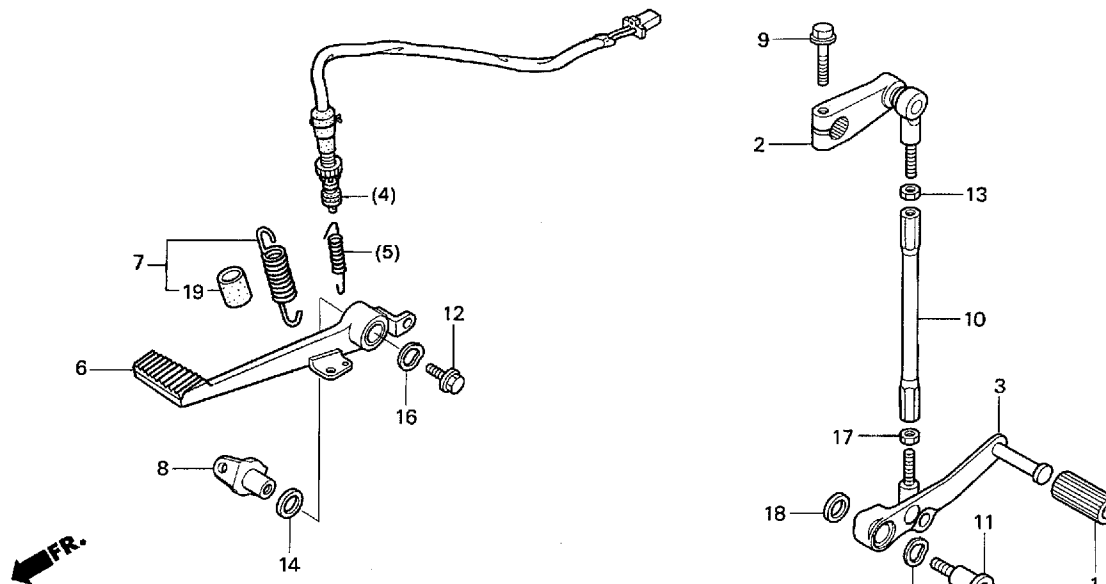

ブロック No.

F-18

ブレーキペダル・チェンジペダル

2003 CBR600RR
2004 CBR600RR
(ST/SS600クラス・レースベース車)

見出 番号	部品番号	部品名	希望小売 価格(円)	使用個数 '03 '04	備考
1	24705-MR7-000	RUBBER, GEAR CHANGE PEDAL	185	1 1	
2	24710-MEE-000	ARM COMP., GEAR CHANGE	3,600	1 1	
3	24720-MEE-000	PEDAL COMP., GEAR CHANGE	3,680	1 1	
(4)	—————	SWITCH ASSY., RR. STOP	—	— —	
(5)	—————	SPRING, STOP SWITCH	—	— —	
6	46500-MEE-000	PEDAL COMP., RR. BRAKE	4,620	1 1	
7	46513-MEE-000	SPRING SET, BRAKE PEDAL	210	1 1	
8	50612-MCJ-750	BRACKET, MAIN STEP	1,050	1 1	
9	90010-ML0-720	BOLT, FLANGE, 6X20	95	1 1	
10	90065-MEE-000	BAR, CHANGE	620	1 1	
11	90113-MBB-000	BOLT, CHANGE PIVOT	340	1 1	
12	90121-MCJ-750	BOLT, FLANGE, 10X40	140	1 1	
13	90201-700-000	NUT, GOVERNOR ARM FIXING	40	1 1	
14	90403-MCJ-750	WASHER, THRUST, 23.2MM	150	1 1	
15	90505-MBW-000	WASHER, CHANGE PEDAL WAVE	155	1 1	
16	90505-MCJ-750	WASHER, WAVE, 20.1MM	125	1 1	
17	94001-06020-0S	NUT, HEX., 6MM	35	1 1	
18	94103-08700	WASHER, PLAIN, 8MM	25	1 1	
19	95003-43003-20	TUBE, VINYL, 13X15X30 (95003-43001-10M)	30	1 1