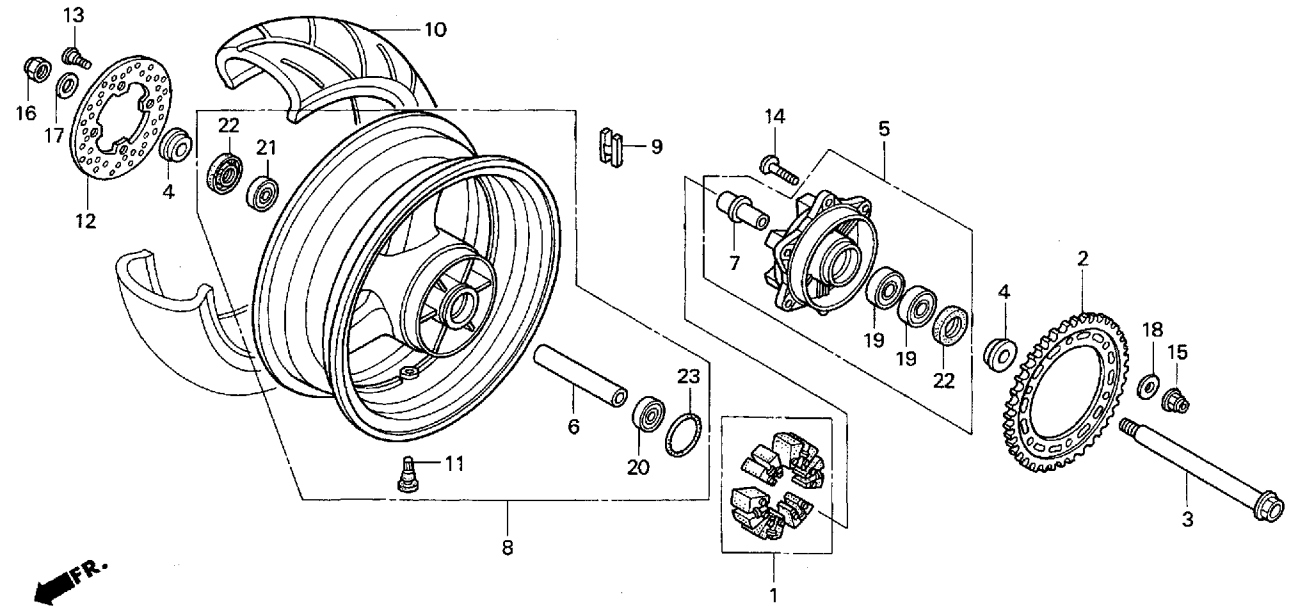

ブロック No.

F-12

リヤホイール

2003 CBR600RR
2004 CBR600RR
(ST/SS600クラス・レースベース車)

見出 番号	部品番号	部 品 名	希望小売 価格(円)	使用個数 '03 '04	備考
15	90304-KAE-871	NUT, U, 10MM	140	6 6	
16	90306-MCF-D00	NUT, U, 22MM	480	1 1	
17	90401-MCJ-000	WASHER, 23X37X2.5	265	1 1	
18	90502-MCF-000	WASHER, 10MM	135	6 6	
19	91051-HA7-671	BEARING, RADIAL BALL, 28X52X12	1,200	2 2	
20	91052-MCF-003	BEARING, RADIAL BALL, 6005	720	1 1	
21	91053-MAZ-003	BEARING, RADIAL BALL, (6205X2)	830	1 1	
22	91254-MEE-003	DUST SEAL, 35X52X7.5	420	2 2	
23	91352-MCF-003	O-RING, 51X2	190	1 1