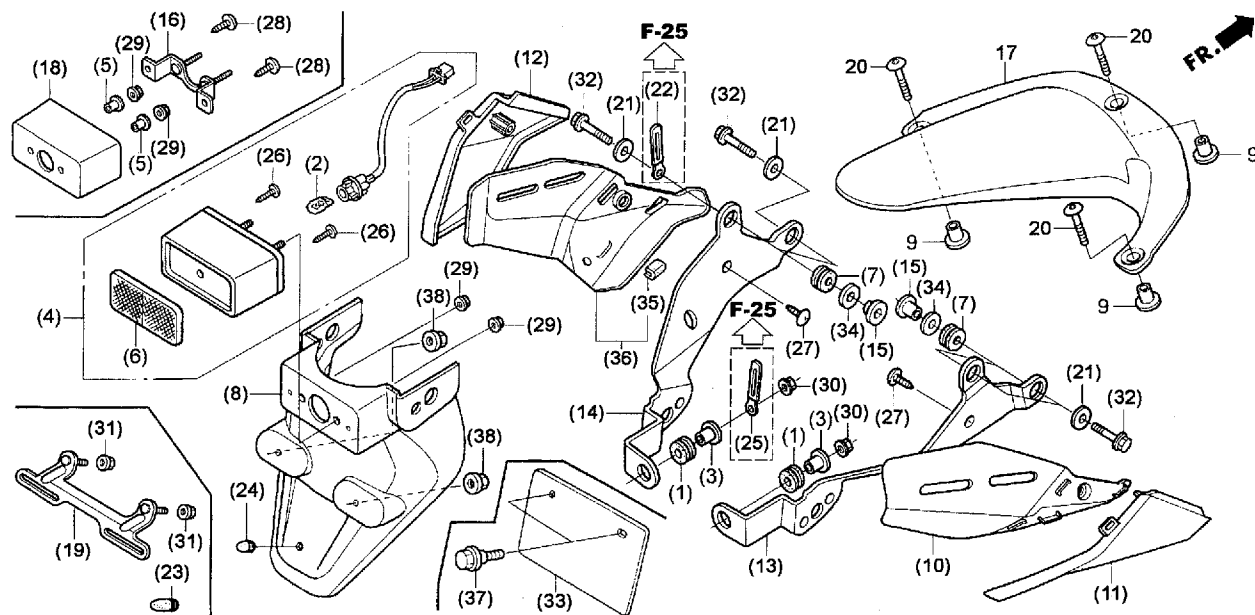

ブロック No.

F-23

リヤフェンダー

2003 CBR600RR
2004 CBR600RR
(ST/SS600クラス・レースベース車)

見出
番号

部品番号

部 品 名

希望小売 使用個数
価格(円) '03 '04

備考

(21)	WASHER, PLAIN, 6MM	—	-	-
(22)	CLIP, 4X50.....	—	-	-
(23)	PLUG, CONE	—	-	-
(24)	PLUG, CONE TYPE	—	-	-
(25)	CLIP, 2X60.....	—	-	-
(26)	SCREW, TAPPING, 4X16	—	-	-
(27)	SCREW, TAPPING, 5X12	—	-	-
(28)	SCREW, TAPPING, 4X10	—	-	-
(29)	NUT, FLANGE, 5MM.....	—	-	-
(30)	NUT, FLANGE, 5MM.....	—	-	-
(31)	NUT, FLANGE, 6MM.....	—	-	-
(32)	BOLT, FLANGE, 6X20	—	-	-
(33)	PLATE, NUMBER PLATE BACK.....	—	-	-
(34)	RETAINER, PLASTIC	—	-	-
(35)	RUBBER, PROTECTOR.....	—	-	-
(36)	GUARD, L. RR. HEAT.....	—	-	-
(37)	BOLT, SPECIAL, 6MM.....	—	-	-
(38)	NUT, FLANGE, 6MM.....	—	-	-